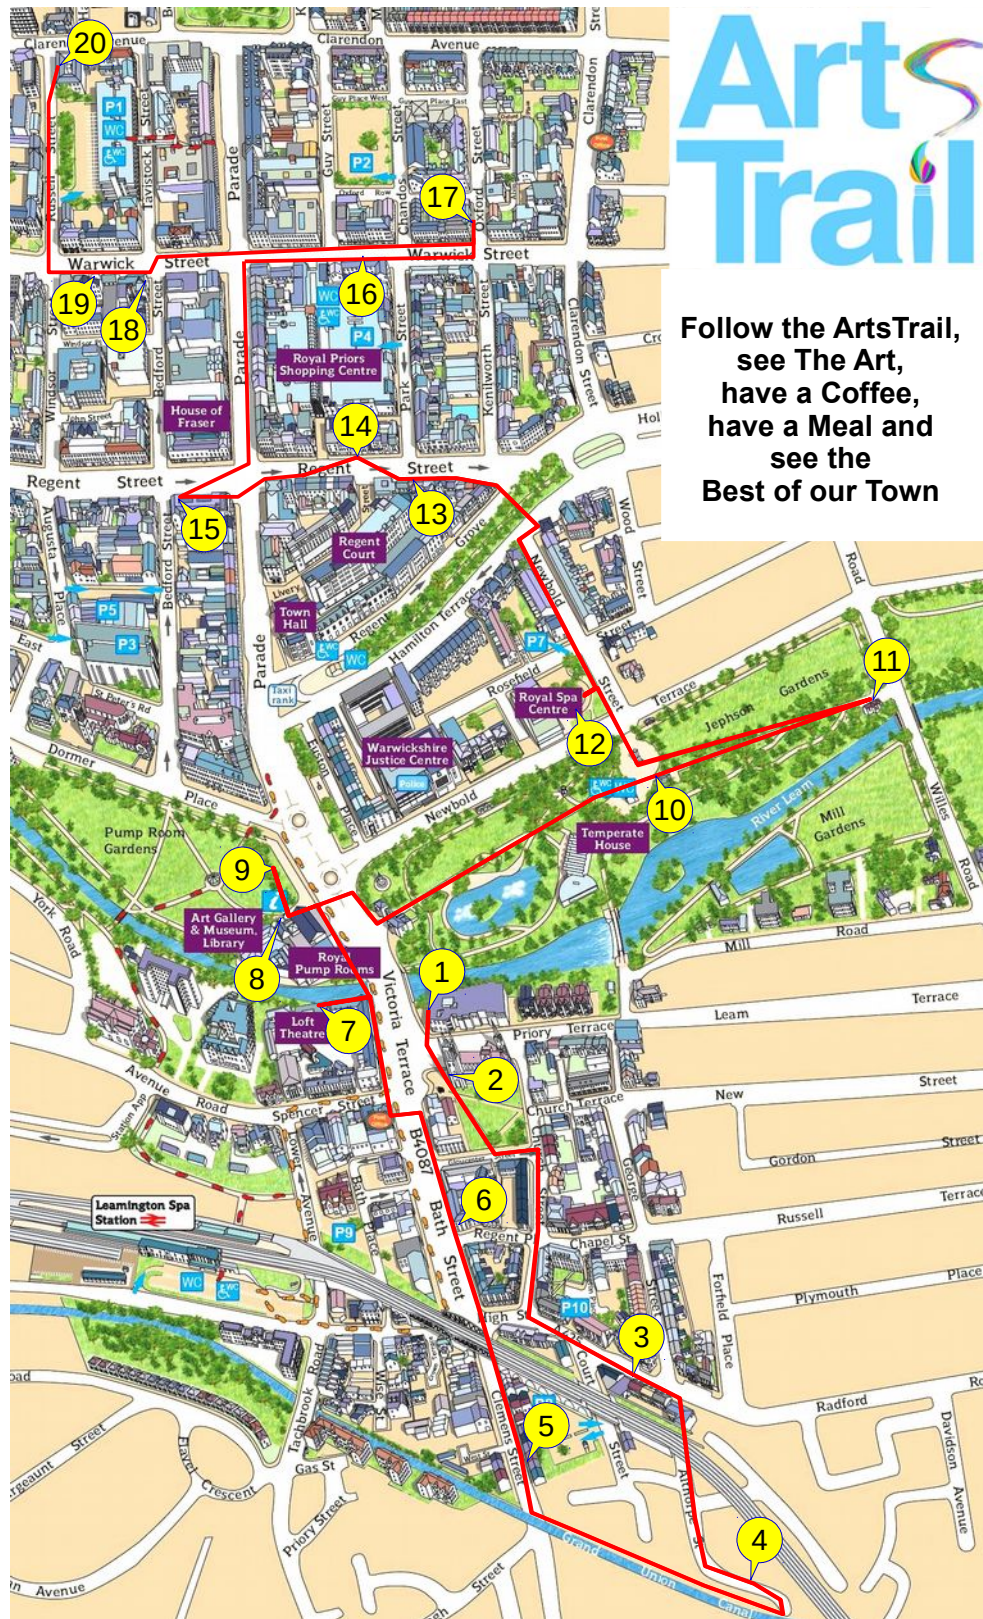

12. Royal Spa Centre

temporary exhibitions
Open: See website for calendar of events

13. Whitewall Galleries

contemporary fine art
Open: Mon-Sat 10:00am-6:00pm
Sun 10:30am-4:30pm

14. The White Room Gallery

pen & ink botanical drawings
Open: Mon-Sat 8:30am-5:30pm

17. Slate Art Gallery

innovative and affordable art
Open: Tue-Sat: 11:00am - 5:00pm

Arts Trail

Follow the ArtsTrail,
see The Art,
have a Coffee,
have a Meal and
see the
Best of our Town

18. Snap Galleries

iconic music photography
Tue - Fri 10:00am - 6:00pm;
Sat 11:00am - 5:00pm

19. Reload Gallery

urban art, graffiti art & contemporary art
Open: Tue - Fri 10.00am - 5.00pm
Sat: 10am - 6pm, Bank Hol 11am - 4.30pm

20. The White Horse

pub with paintings, photography
Open: Mon-Wed: 12am - 11pm
Thu: 12am - 12pm, Fri: 12am - 1am,
Sat: 10am - 12pm, Sun: 11am - 11pm

If you have a Venue or you are
an Artist and want to be on the
ArtsTrail please contact us.